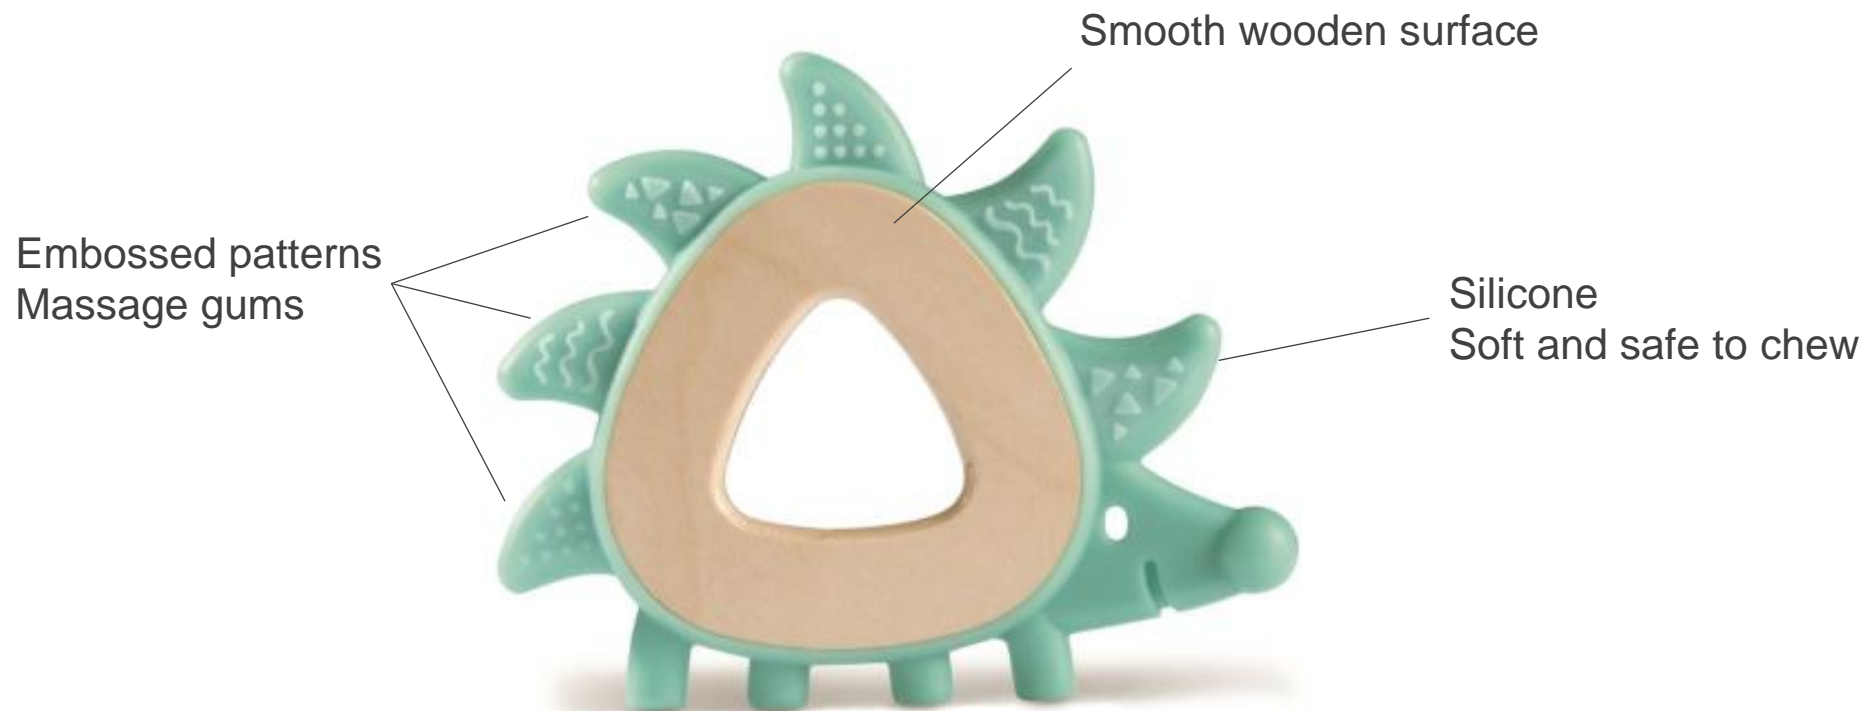

Eltern
für dich ♥

PRODUCT RANGE

Eltern
für dich ♥

PRODUCT RANGE

E8508A

TEETHER HEDGEHOG

Age: 0M+
SRP: 9,99€

This cute blow-shaped teether is made out of wood and covered with silicone. The artfully integrated structures provide relief for the toothache of your little sweetheart. As the first companion right after birth, teether hedgehog Ida stands faithfully to baby`s side.

Eltern
für dich ♥

E8526A
Rabbit Cloth - 2 Assorted

Age: 0M+
SRP: 14,99€

Skin-friendly,
breathable fabric

Knot design,
Easy to be grabbed

The cuddle blanket “Henri the rabbit” made out of soft fabric, offers a wide range of different textures and feeling. Several lappets and ribbons promote baby`s fine motor skills. Fluffy “Henri the rabbit” will soon become a constant companion – right from the start.

E8509A
Music box

Age: 0M+
SRP: 19,99€

Fixed to crib or stroller

Fun cracking petals

Musical bee in
heart of the flower

Pull-back music bee

The music box “Billi” attends your little miracle kindly to the land of dreams, while its ribbons out of natural textile can simply be affixed to baby`s bed. Once you pull the bee down, a gentle melody sounds until it returns back to the flower, which is made out of wood and textiles. This music box can be used immediately after birth.