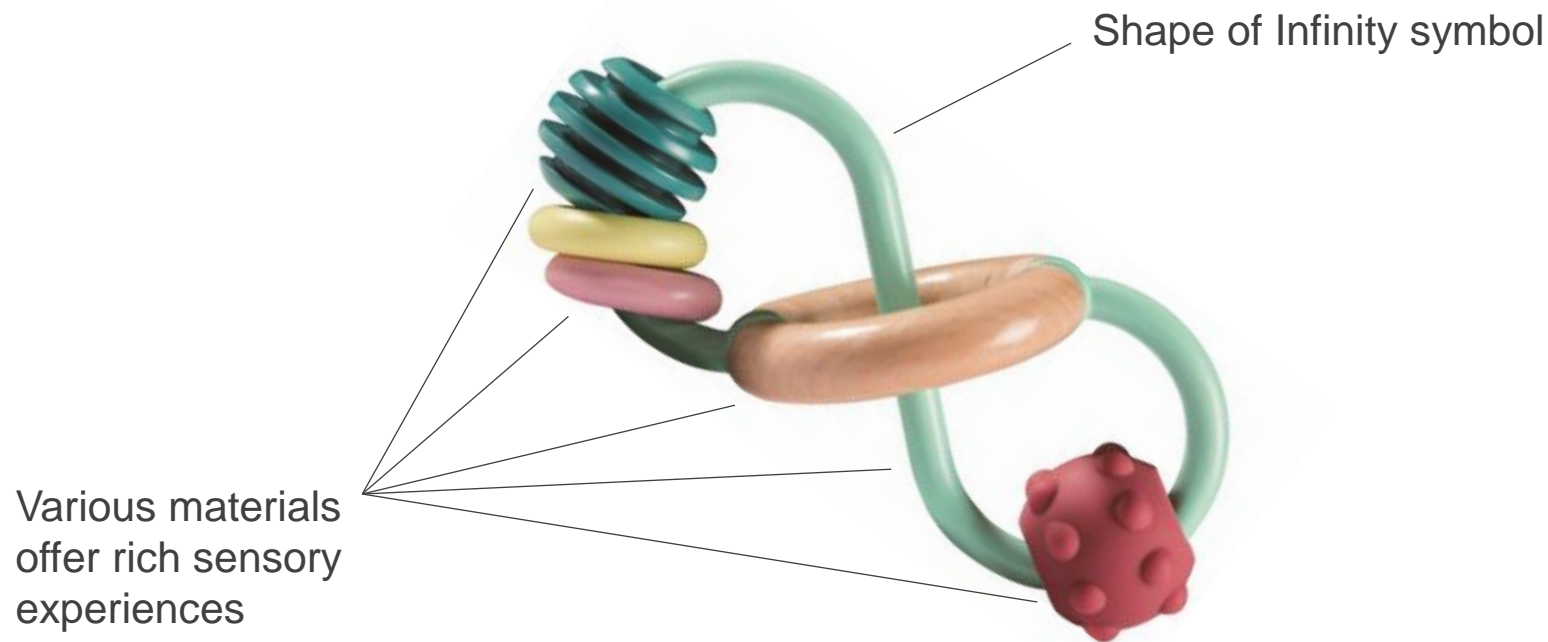

E8509A
Music box

Age: 0M+
SRP: 19,99€

Fixed to crib or stroller

Fun cracking petals

Musical bee in
heart of the flower

Pull-back music bee

The music box “Billi” attends your little miracle kindly to the land of dreams, while its ribbons out of natural textile can simply be affixed to baby`s bed. Once you pull the bee down, a gentle melody sounds until it returns back to the flower, which is made out of wood and textiles. This music box can be used immediately after birth.

Eltern
für dich ♥

E8506A
Ralf the rattle

Age: 3M+
SRP: 9,99€

Ralf the rattle is made out of two parts, with one being made of wood and the other of synthetic material. Once both parts are turned the rattle clicks. Furthermore, it can be rolled, which makes this rattle a real multifunctional item. Your little one will have a lot of joy with it from 3 months on!

E8501A
Grabbing toy “Gregor”

Age: 3M+
SRP: 12,99€

Grabbing toy “Gregor” has the shape of the infinity symbol and is made of wood and silicone. It is equipped with elements from different material such as wood, plastic and rubber, which can be pushed by the lying eight. Thus, the grabbing toy stimulates several senses and offers endless gameplay for your little explorer from 3 months on.

E8500A
Grabbing toy “Alex the apple”

Age: 3M+
SRP: 12,99€

Silicone, soft and
safe to chew

Easy attached to stroller

Gentle rattling sound

“Alex the apple” consists of a flexible silicone frame, inside there is a wooden core, which is surrounded by 2 plastic rings. By shaking the item your little sweetheart will not only explore minute motor activity, but the sound will also help to sense acuesthesia. This item can be grabbed and rolled by babies from 0 months on.