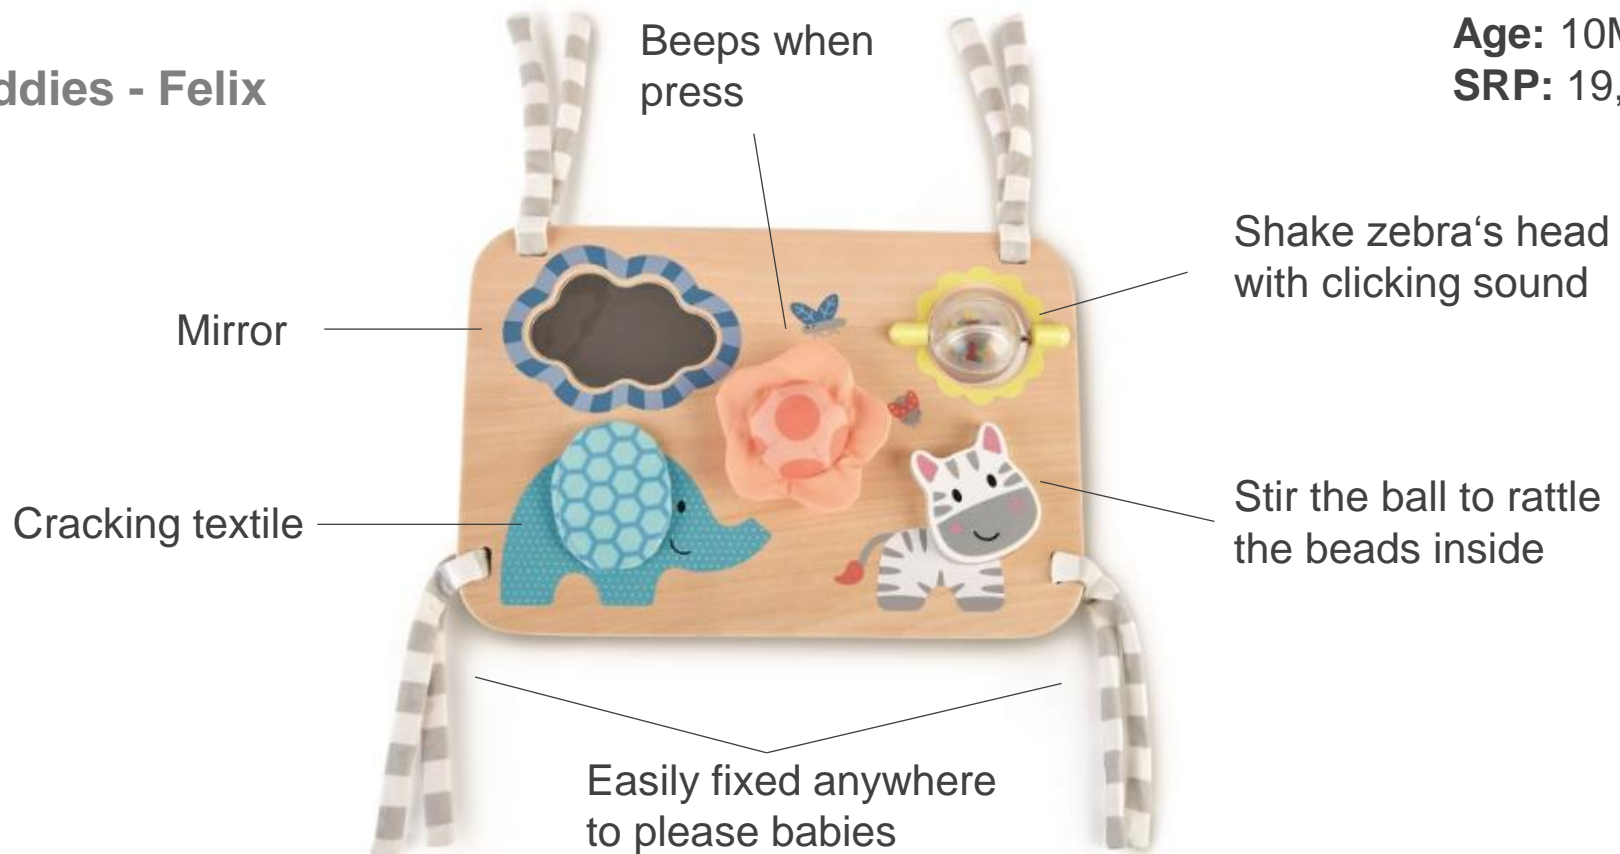

Eltern
für dich ♥

E8516A
Turbo Turtle

Age: 10M+
SRP: 7,99€

Silicone
Safe to shew

The racing turtle is not only a cute rolling toy, but is also suitable as a teething ring with its body made of silicone. The head and wheels are made of wood, with each wheel surprising with a different colorful pattern. Rike gets rolling with her moving body when the little hands of her favorite from 10 months push her.

Eltern
für dich ♥

E8517A
Busy Buddies - Felix

Age: 10M+
SRP: 19,99€

The friend board Felix is a colorful game board, where a funny troupe meets. Each individual surprises with a different function: The cloud is lined with mirror film, the sun rattles funny and the flower stimulates with squeaking the gripping reflex of small hands. In addition, the head of the zebra can be rotated, making it clicks, while the elephant crackles when touched. Thanks to the textile bands, the friend board can be easily attached. It employs the youngest from 10 months permanently and sustainably.

E8519A
Hook N' Look Snail

Age: 10M+
SRP: 7,99€

The cute hanging sling accompanies your little sweetheart from 10 months everywhere and is suitable for hanging on a play sheet, baby bed or stroller. The body of Hedi is made of wood, her house made of soft textile. With its mirror on one side of the snail shell and the bell on the other side, as well as many colorful ribbons, it stimulates different sensory stimuli. In addition, their various materials invite little hands to feel.