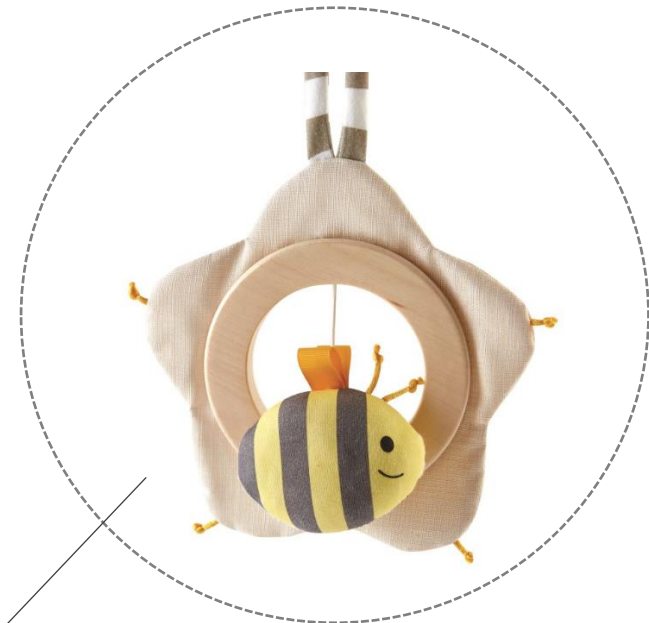

Eltern
für dich ♥

E8526A
Rabbit Cloth - 2 Assorted

Age: 0M+
SRP: 14,99€

Skin-friendly,
breathable fabric

Knot design,
Easy to be grabbed

The cuddle blanket “Henri the rabbit” made out of soft fabric, offers a wide range of different textures and feeling. Several lappets and ribbons promote baby`s fine motor skills. Fluffy “Henri the rabbit” will soon become a constant companion – right from the start.

E8509A
Music box

Age: 0M+
SRP: 19,99€

Fixed to crib or stroller

Fun cracking petals

Musical bee in
heart of the flower

Pull-back music bee

The music box “Billi” attends your little miracle kindly to the land of dreams, while its ribbons out of natural textile can simply be affixed to baby`s bed. Once you pull the bee down, a gentle melody sounds until it returns back to the flower, which is made out of wood and textiles. This music box can be used immediately after birth.

Eltern
für dich ♥

E8506A
Ralf the rattle

Age: 3M+
SRP: 9,99€

Ralf the rattle is made out of two parts, with one being made of wood and the other of synthetic material. Once both parts are turned the rattle clicks. Furthermore, it can be rolled, which makes this rattle a real multifunctional item. Your little one will have a lot of joy with it from 3 months on!

E8500A
Grabbing toy “Alex the apple”

Age: 3M+
SRP: 12,99€

Silicone, soft and
safe to chew

Easy attached to stroller

Gentle rattling sound

“Alex the apple” consists of a flexible silicone frame, inside there is a wooden core, which is surrounded by 2 plastic rings. By shaking the item your little sweetheart will not only explore minute motor activity, but the sound will also help to sense acuesthesia. This item can be grabbed and rolled by babies from 0 months on.