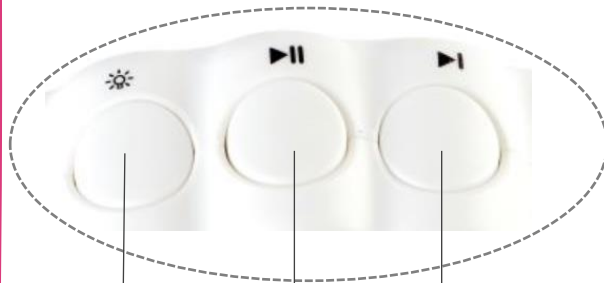

E8519A
Hook N' Look Snail

Age: 10M+
SRP: 7,99€

The cute hanging sling accompanies your little sweetheart from 10 months everywhere and is suitable for hanging on a play sheet, baby bed or stroller. The body of Hedi is made of wood, her house made of soft textile. With its mirror on one side of the snail shell and the bell on the other side, as well as many colorful ribbons, it stimulates different sensory stimuli. In addition, their various materials invite little hands to feel.

Eltern
für dich ♥

E8520A
Sleepy Sheepy

Age: 0M+
SRP: 19,99€

Night light
(on/off)

Music
(on/pause)

Music
(next melody)

High volume

Low volume