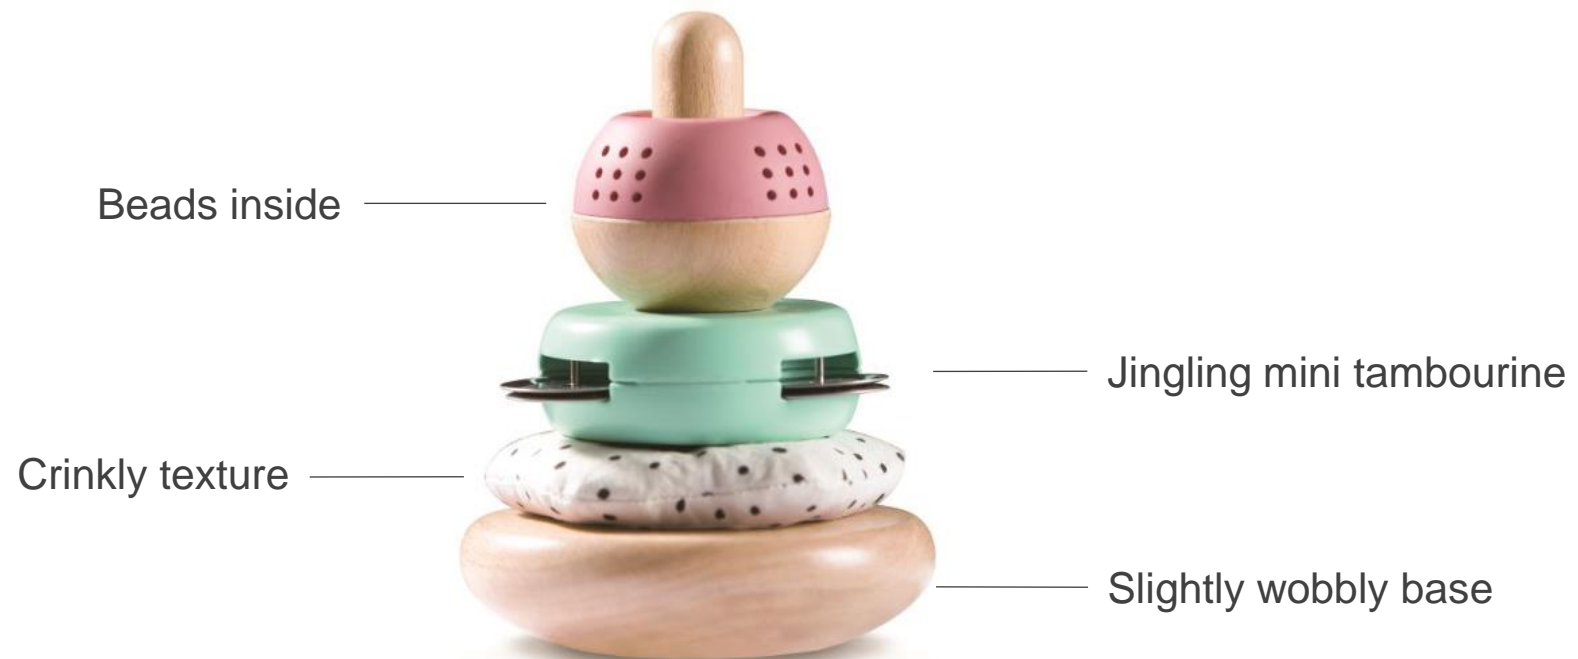

Eltern
für dich ♥

E8502A
Stacking Tower Stina

Age: 10M+
SRP: 14,99€

The colourful stacking Stina is made of various materials, including wood, plastic and textiles. Many tiny details such as rattle elements or shells encourage your little explorer to make music, with each item offering a different sound effect. Babies from 6 months on experience countless hours of fun in their own children's room with the stacking Stina.