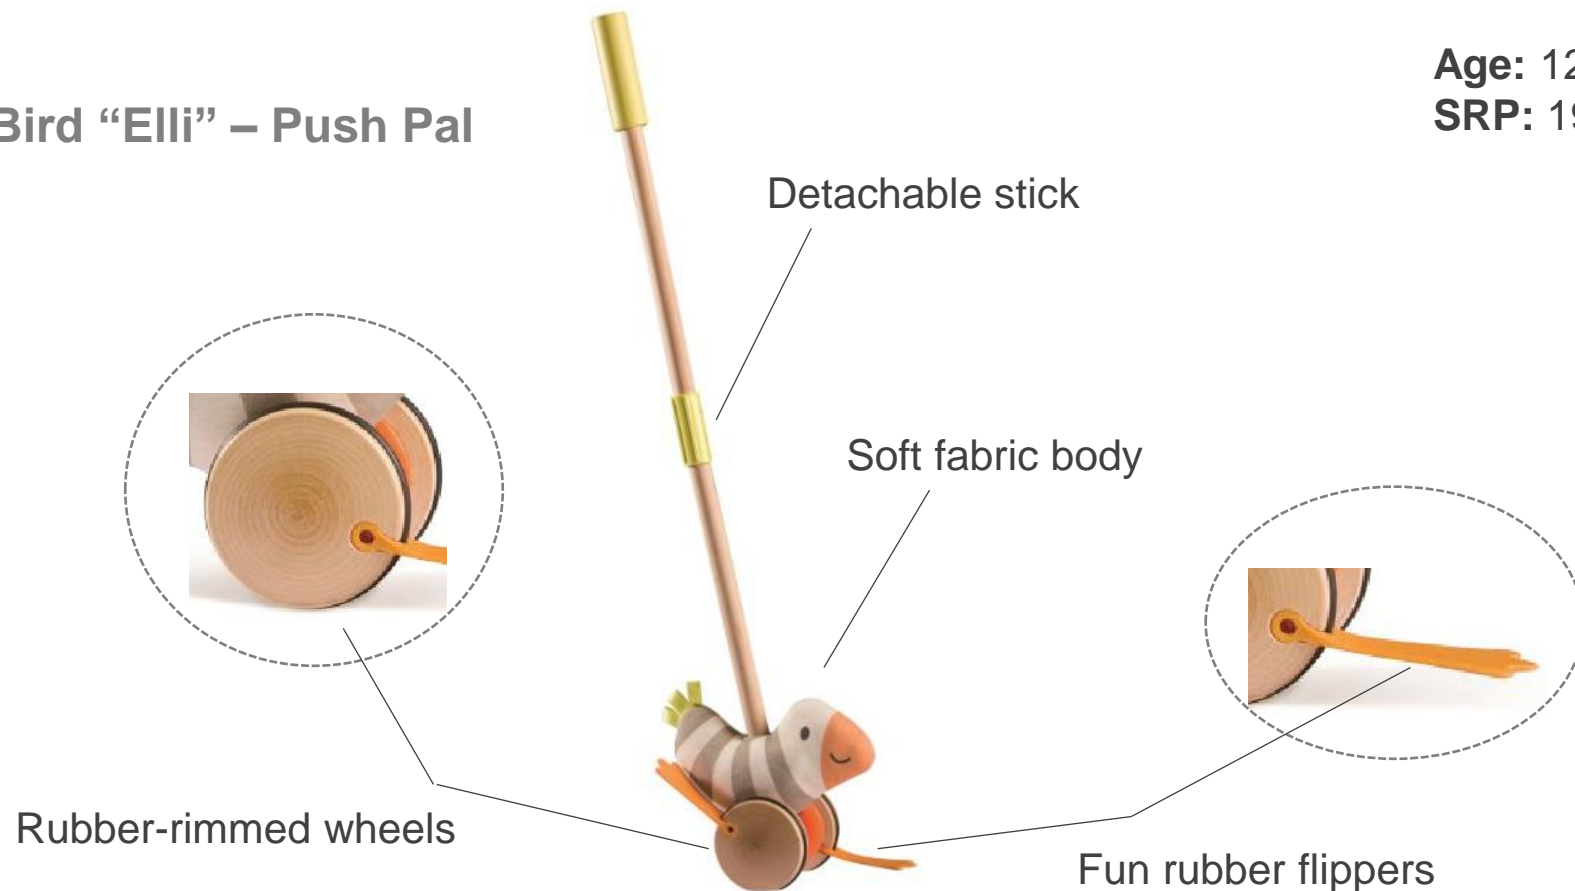

E8500A
Grabbing toy “Alex the apple”

Age: 3M+
SRP: 12,99€

Silicone, soft and
safe to chew

Easy attached to stroller

Gentle rattling sound

“Alex the apple” consists of a flexible silicone frame, inside there is a wooden core, which is surrounded by 2 plastic rings. By shaking the item your little sweetheart will not only explore minute motor activity, but the sound will also help to sense acuesthesia. This item can be grabbed and rolled by babies from 0 months on.

Eltern
für dich ♥

E8505A
Pull along dog "Hugo"

Age: 12M+
SRP: 19,99€

“Hugo” the walk-a-long dog is made of various colourful fabrics and a faithful companion on particular quiet paws thanks to its silent rolls. He lets himself be pulled on a string while happily wobbling back and forth. Hugo encourages your little animal lover from 12 months to take the first attempts to walk and voyages of discovery. He quickly becomes the most beloved ally!

E8510A
Flappy Bird "Elli" – Push Pal

Age: 12M+
SRP: 19,99€

This cheerful shell bird consists of a mix of materials. Elli's body is made of natural cotton, it's removable and washable. It can easily be fixed to the natural wooden pole, which is on the handle and in the middle is color-set. While pushing Elli, the flexible rubber feet clap on the floor, generating animating sounds during your little explorer's first attempts to walk. Suitable for age from 12 months on.

E8507A
Ride-on Elephant

Age: 12M+
SRP: 59,99€

Rubber-rimmed wheels,
shock-absorbent and
noiseless

Ears are storage bags

This scoot-around item shaped as a cute elephant is based on a solid wooden structure. The ears are made of natural cotton, the large wheels allow an easy ride on quiet rolls. Another fun feature are the bags in Emma's ears – who could think of a better hiding place for the toys of your little darling while being on a big ride? Emma is suitable for children from 12 months on.