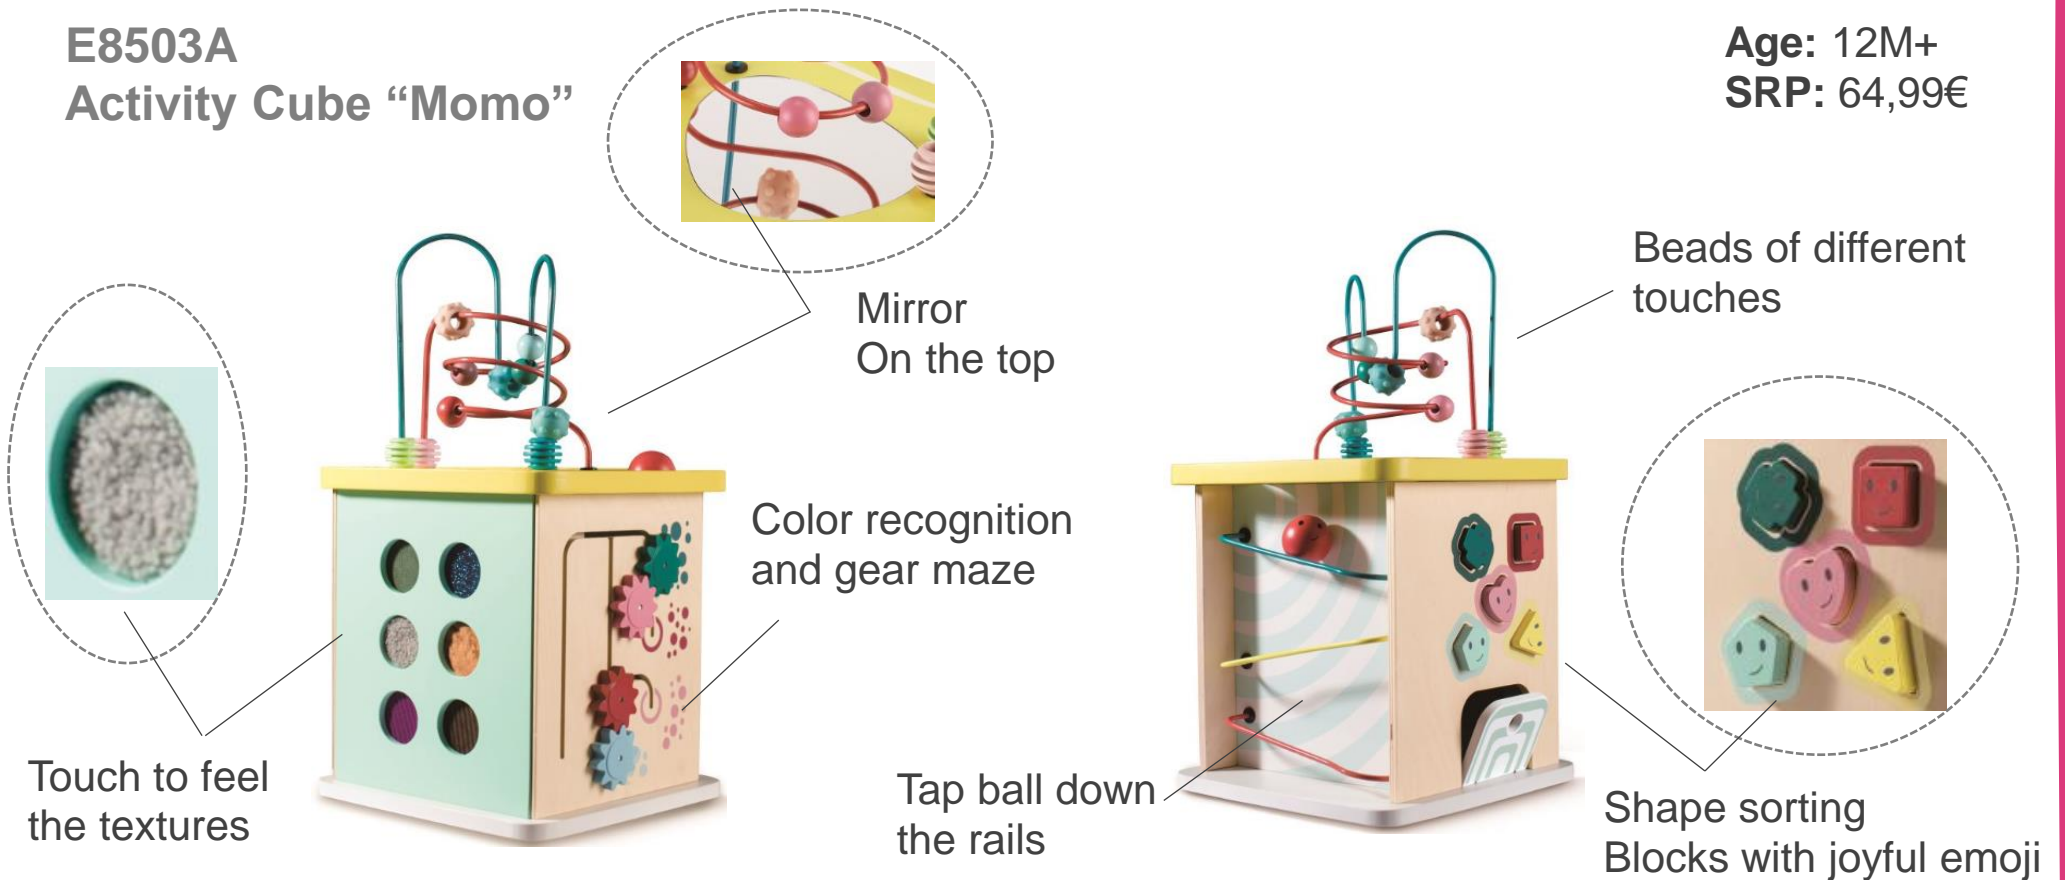

Eltern
für dich ♥

E8505A
Pull along dog "Hugo"

Age: 12M+
SRP: 19,99€

“Hugo” the walk-a-long dog is made of various colourful fabrics and a faithful companion on particular quiet paws thanks to its silent rolls. He lets himself be pulled on a string while happily wobbling back and forth. Hugo encourages your little animal lover from 12 months to take the first attempts to walk and voyages of discovery. He quickly becomes the most beloved ally!

E8510A
Flappy Bird "Elli" – Push Pal

Age: 12M+
SRP: 19,99€

This cheerful shell bird consists of a mix of materials. Elli's body is made of natural cotton, it's removable and washable. It can easily be fixed to the natural wooden pole, which is on the handle and in the middle is color-set. While pushing Elli, the flexible rubber feet clap on the floor, generating animating sounds during your little explorer's first attempts to walk. Suitable for age from 12 months on.

Eltern
für dich ♥

E8503A
Activity Cube “Momo”

Age: 12M+
SRP: 64,99€

This activity cube is a wooden multi-functional cube. Beside a ball track and a metal loop the little one can feel different surfaces such as rough, smooth, furry and soft. Moreover, a mirror offers new perspectives and fun. An assorting function with funny shapes as well as the meshing gears make “Momo” complete – and make it an exciting toy for your little adventurer from 12 months on.

E8507A
Ride-on Elephant

Age: 12M+
SRP: 59,99€

Rubber-rimmed wheels,
shock-absorbent and
noiseless

Ears are storage bags

This scoot-around item shaped as a cute elephant is based on a solid wooden structure. The ears are made of natural cotton, the large wheels allow an easy ride on quiet rolls. Another fun feature are the bags in Emma's ears – who could think of a better hiding place for the toys of your little darling while being on a big ride? Emma is suitable for children from 12 months on.