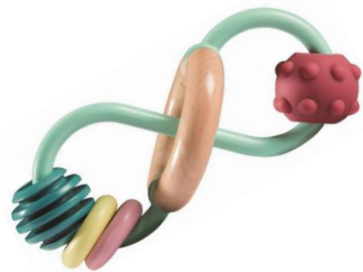

Eltern
für dich ♥

PRODUCT RANGE

Eltern
für dich ♥

PRODUCT RANGE

E8508A

TEETHER HEDGEHOG

Age: 0M+
SRP: 9,99€

This cute blow-shaped teether is made out of wood and covered with silicone. The artfully integrated structures provide relief for the toothache of your little sweetheart. As the first companion right after birth, teether hedgehog Ida stands faithfully to baby`s side.

E8509A
Music box

Age: 0M+
SRP: 19,99€

Fixed to crib or stroller

Fun cracking petals

Musical bee in
heart of the flower

Pull-back music bee

The music box “Billi” attends your little miracle kindly to the land of dreams, while its ribbons out of natural textile can simply be affixed to baby`s bed. Once you pull the bee down, a gentle melody sounds until it returns back to the flower, which is made out of wood and textiles. This music box can be used immediately after birth.

E8501A
Grabbing toy “Gregor”

Age: 3M+
SRP: 12,99€

Grabbing toy “Gregor” has the shape of the infinity symbol and is made of wood and silicone. It is equipped with elements from different material such as wood, plastic and rubber, which can be pushed by the lying eight. Thus, the grabbing toy stimulates several senses and offers endless gameplay for your little explorer from 3 months on.

E8500A
Grabbing toy “Alex the apple”

Age: 3M+
SRP: 12,99€

Silicone, soft and
safe to chew

Easy attached to stroller

Gentle rattling sound

“Alex the apple” consists of a flexible silicone frame, inside there is a wooden core, which is surrounded by 2 plastic rings. By shaking the item your little sweetheart will not only explore minute motor activity, but the sound will also help to sense acuesthesia. This item can be grabbed and rolled by babies from 0 months on.