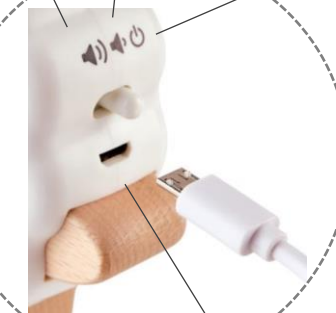

E8519A
Hook N' Look Snail

Age: 10M+
SRP: 7,99€

The cute hanging sling accompanies your little sweetheart from 10 months everywhere and is suitable for hanging on a play sheet, baby bed or stroller. The body of Hedi is made of wood, her house made of soft textile. With its mirror on one side of the snail shell and the bell on the other side, as well as many colorful ribbons, it stimulates different sensory stimuli. In addition, their various materials invite little hands to feel.

Eltern
für dich ♥

E8520A
Sleepy Sheepy

Age: 0M+
SRP: 19,99€

Night light
(on/off)

Music
(on/pause)

Music
(next melody)

High volume

Low volume

Power off

Charging hole

The sleeping sheep is night light and music box in one. An animal friend in every nursery and faithful companion on dark nights for babies from birth. Suse is made of wood and high quality plastic. It can play five different sleep tunes. An LED light shines gently when falling asleep and after playing the sheep puts itself into sleep mode. Chargeable is Suse via Micro USB.