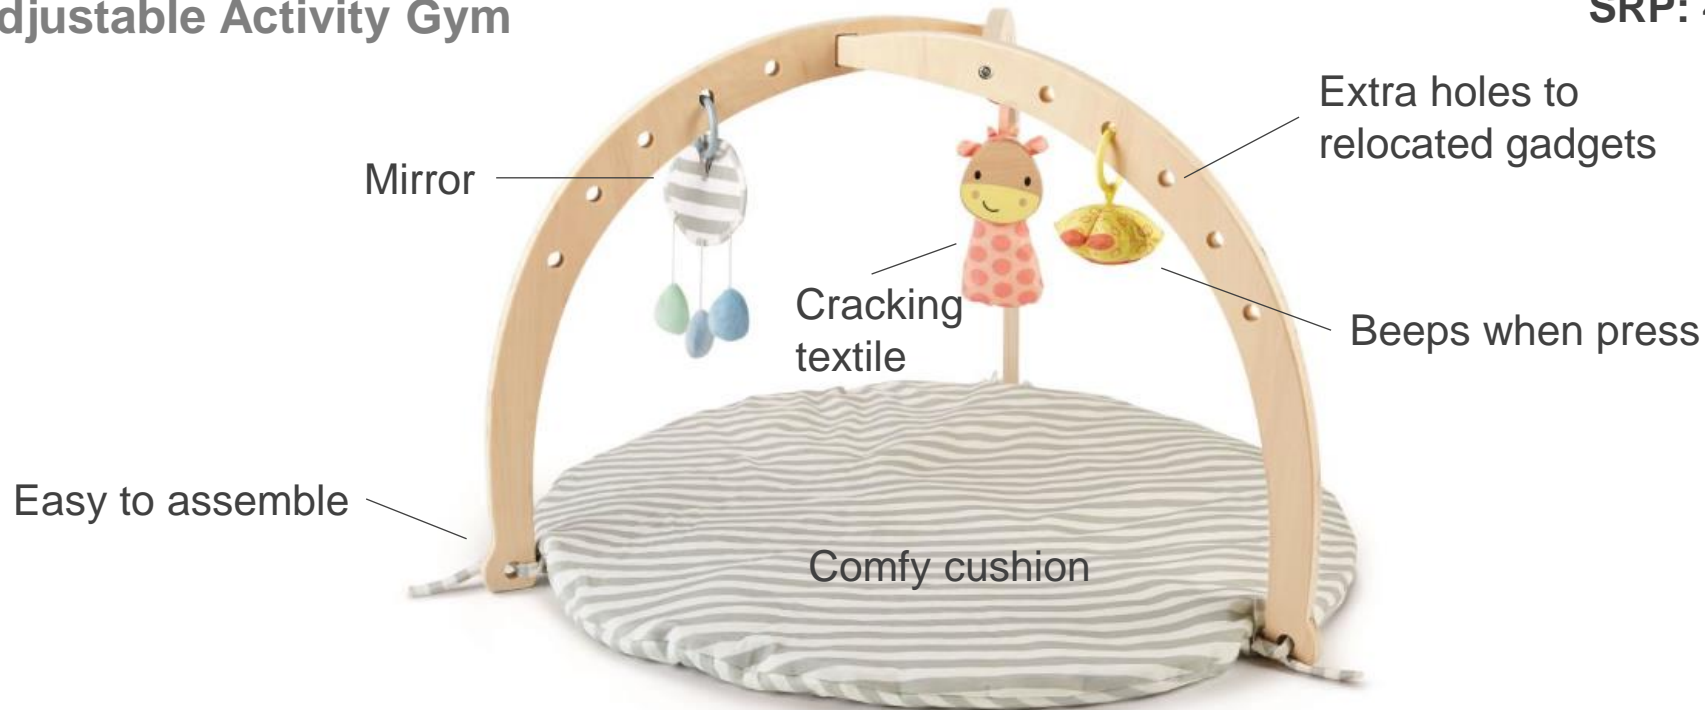

Eltern
für dich ♥

E8517A
Busy Buddies - Felix

Age: 10M+
SRP: 19,99€

The friend board Felix is a colorful game board, where a funny troupe meets. Each individual surprises with a different function: The cloud is lined with mirror film, the sun rattles funny and the flower stimulates with squeaking the gripping reflex of small hands. In addition, the head of the zebra can be rotated, making it clicks, while the elephant crackles when touched. Thanks to the textile bands, the friend board can be easily attached. It employs the youngest from 10 months permanently and sustainably.

Eltern
für dich ♥

E8518A
Adjustable Activity Gym

Age: 2M+
SRP: 49,99€

The arch convinces with an innovative and particularly safe triangle construction made of wood that can withstand the weight of an adult. Her little darling lies on a soft gray-stripped washable textile blanket, while above him exciting pendants train his senses: a mirror cloud with raindrops of textile, a giraffe made of wood and textile with crackling function as well as a lion made of textile with squeaking function. The elements can all be individually placed on the bow, so that the game functions are height adjustable. For even more fun, the bow can be supplemented with other trailers. Play bow Sam is suitable for babies from 2 months.

E8519A
Hook N' Look Snail

Age: 10M+
SRP: 7,99€

The cute hanging sling accompanies your little sweetheart from 10 months everywhere and is suitable for hanging on a play sheet, baby bed or stroller. The body of Hedi is made of wood, her house made of soft textile. With its mirror on one side of the snail shell and the bell on the other side, as well as many colorful ribbons, it stimulates different sensory stimuli. In addition, their various materials invite little hands to feel.