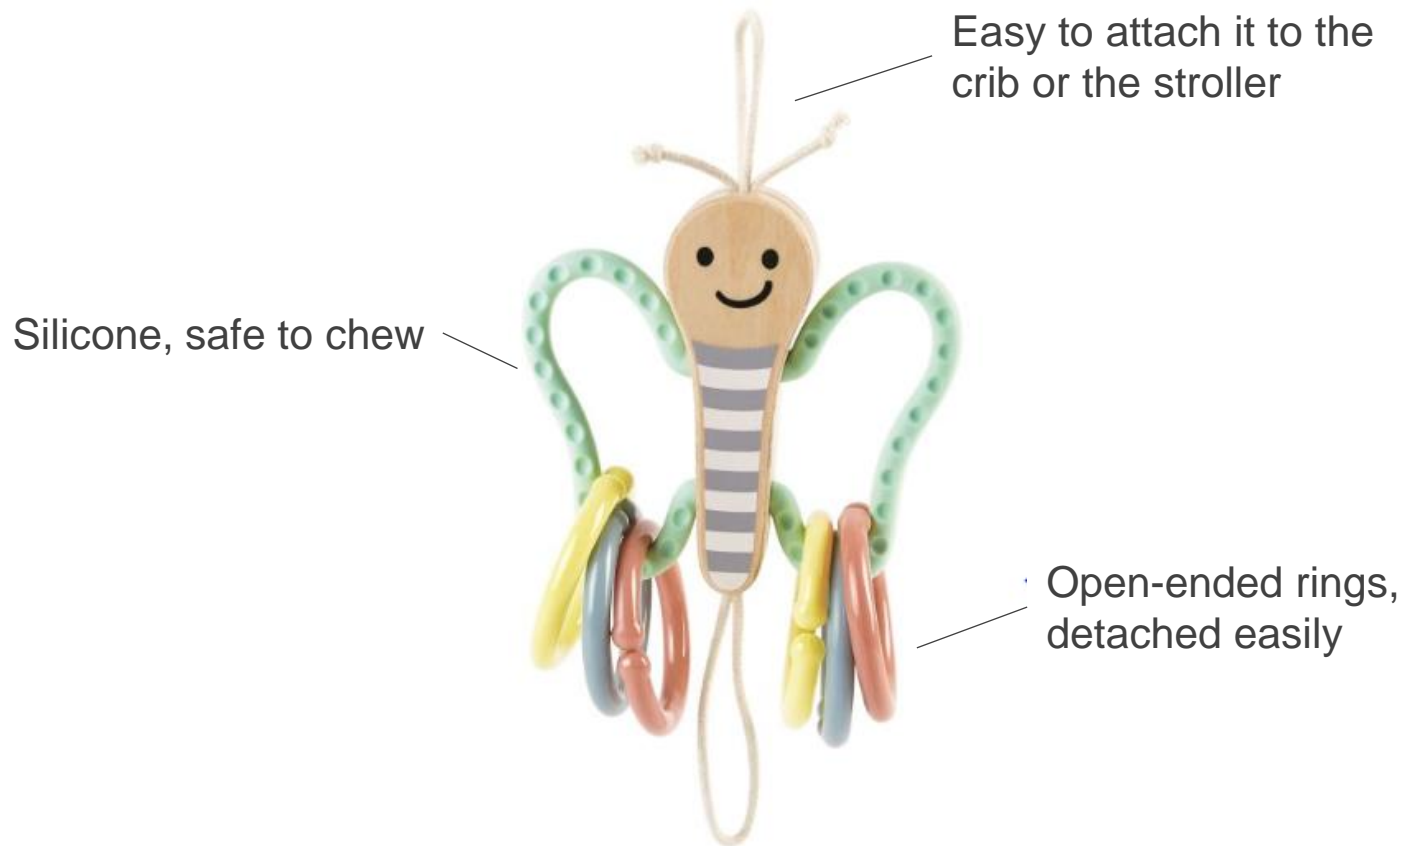

E8519A
Hook N' Look Snail

Age: 10M+
SRP: 7,99€

The cute hanging sling accompanies your little sweetheart from 10 months everywhere and is suitable for hanging on a play sheet, baby bed or stroller. The body of Hedi is made of wood, her house made of soft textile. With its mirror on one side of the snail shell and the bell on the other side, as well as many colorful ribbons, it stimulates different sensory stimuli. In addition, their various materials invite little hands to feel.

Power off

Charging hole

The sleeping sheep is night light and music box in one. An animal friend in every nursery and faithful companion on dark nights for babies from birth. Suse is made of wood and high quality plastic. It can play five different sleep tunes. An LED light shines gently when falling asleep and after playing the sheep puts itself into sleep mode. Chargeable is Suse via Micro USB.

E8521A
Butterfly Links

Age: 6M+
SRP: 7,99€

The butterfly necklace is a real all-rounder and has variable rings in soft pastel tones that can be put together. The animal flutter friend can be used as a rattle, teether and pram chain - or complete the arc Sam. Selma is made of natural rubber, wood and plastic. It offers fun for your little explorer from 6 months.

E8522A
Busy Bug Roll

Age: 6M+
SRP: 12,99€

Soft and easy
to grasp

Bell fixed inside
the belly

Wobbling base

The ladybird is made of wood and natural rubber and stimulates the sense of touch with its various materials. Thanks to the large holes on his back, he is particularly good for small hands from 6 months to grab. Marlon is a multifunctional standing-up figure and ensures many happy hours in the nursery.