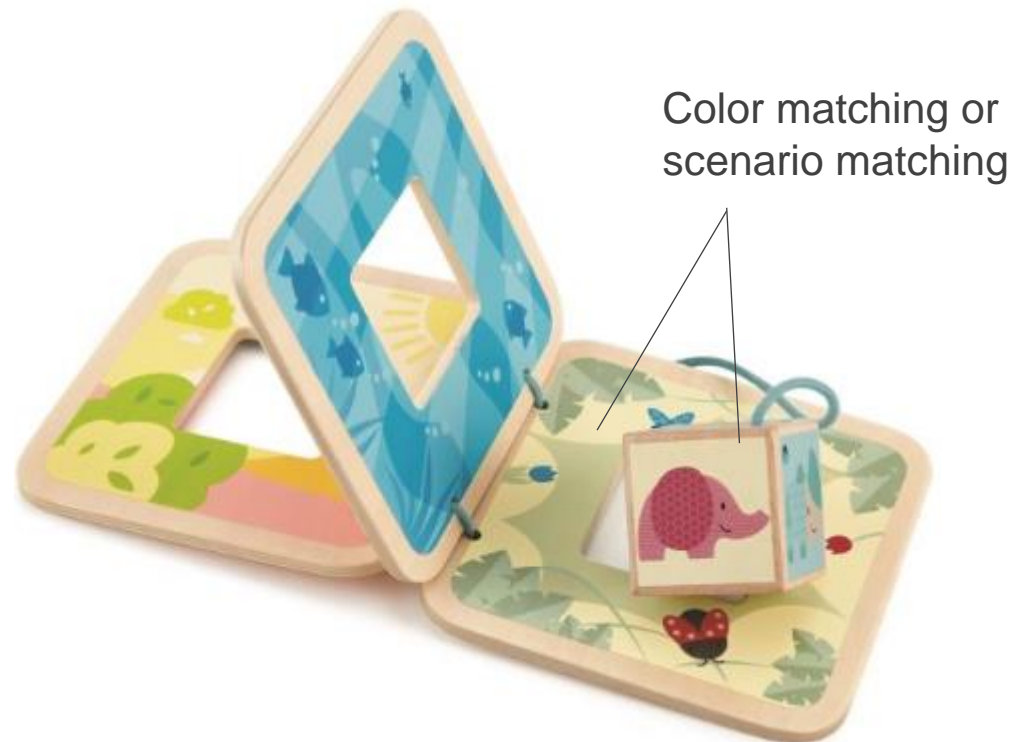

Power off

Charging hole

The sleeping sheep is night light and music box in one. An animal friend in every nursery and faithful companion on dark nights for babies from birth. Suse is made of wood and high quality plastic. It can play five different sleep tunes. An LED light shines gently when falling asleep and after playing the sheep puts itself into sleep mode. Chargeable is Suse via Micro USB.

E8521A
Butterfly Links

Age: 6M+
SRP: 7,99€

The butterfly necklace is a real all-rounder and has variable rings in soft pastel tones that can be put together. The animal flutter friend can be used as a rattle, teether and pram chain - or complete the arc Sam. Selma is made of natural rubber, wood and plastic. It offers fun for your little explorer from 6 months.

E8522A
Busy Bug Roll

Age: 6M+
SRP: 12,99€

Soft and easy
to grasp

Bell fixed inside
the belly

Wobbling base

The ladybird is made of wood and natural rubber and stimulates the sense of touch with its various materials. Thanks to the large holes on his back, he is particularly good for small hands from 6 months to grab. Marlon is a multifunctional standing-up figure and ensures many happy hours in the nursery.

E8523A
Adventurous Animal Book

Age: 10M+
SRP: 12,99€

Encourages storytelling

Match the colors or
match the animal to its
home

The discovery book Emil is perfect for storytelling. On a total of six pages, your little darling will experience a wide variety of adventures. An associated cube can be used to determine the animal's main role and to assign the respective environment to the animals. The creative book is made of wood, for the very smallest explorers from 10 months.